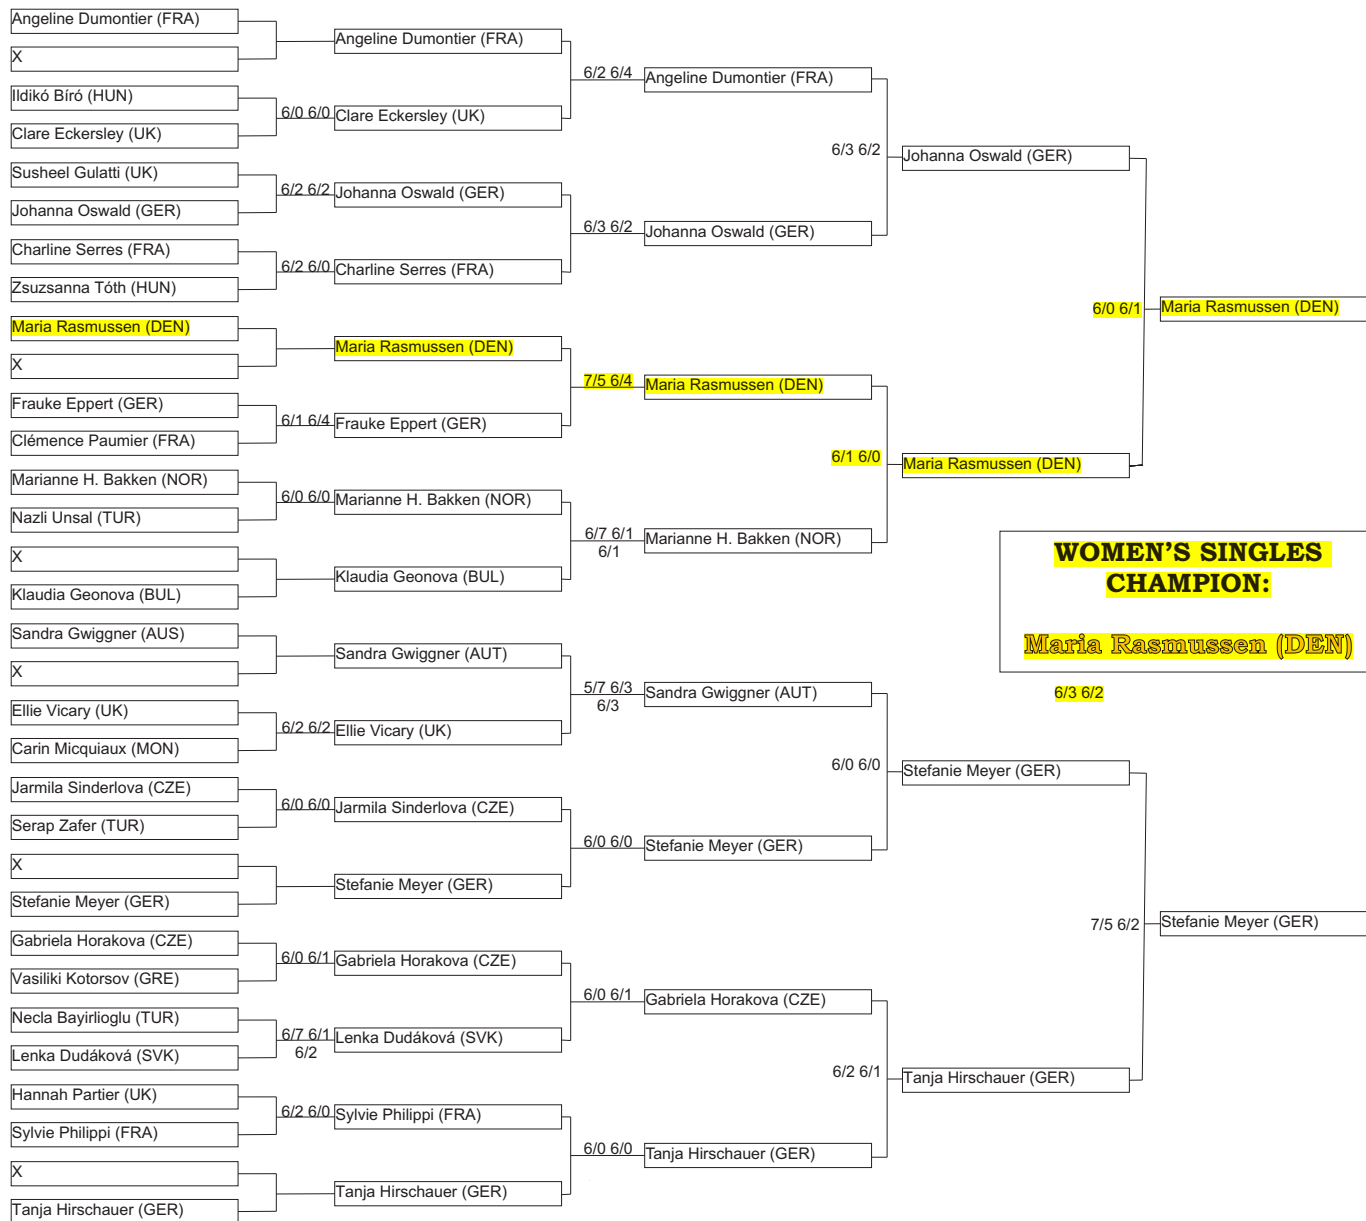

7th EUROPEAN POLICE TENNIS CHAMPIONSHIPS

5-12 June 2011 - Balatonboglár, Hungary

WOMEN'S SINGLES

WOMEN'S DOUBLES

	Meyer/ Hirschauer (GER)	Sindlerova/ Horakova (CZE)	Serres/ Dumontier (FRA)	Gulati/Vicary (UK)	Biró/Tóth (HUN)	
Meyer/ Hirschauer (GER)		W.O.	6/2 6/2	6/1 6/2	6/0 6/0	I.
Sindlerova/ Horakova (CZE)	W.O.		2/6 6/7	4/6 4/6	6/1 6/0	
Serres/ Dumontier (FRA)	2/6 2/6	6/2 7/6		1/6 2/6	6/3 6/0	
Gulati/Vicary (UK)	1/6 2/6	6/4 6/4	6/1 6/2		6/0 6/0	II.
Biró/Tóth (HUN)	0/6 0/6	1/6 0/6	3/6 0/6	0/6 0/6		

WOMEN'S DOUBLES CHAMPION:
**Frauke Eppert
Silke Fischer (GER)**

4/6 6/4 7/6

	Eppert/Fischer (GER)	Philippi/Paumier (FRA)		Zafer/Bayirlioglu (TUR)	Parker/ Eckersley (UK)	
Eppert/Fischer (GER)		6/3 6/2		6/0 6/0	6/7 6/4 10/3	I.
Philippi/Paumier (FRA)	3/6 2/6			6/0 6/0	6/4 7/6	II.
Zafer/Bayirlioglu (TUR)	0/6 0/6	0/6 0/6			2/6 0/6	
Parker/ Eckersley (UK)	7/6 4/6 3/10	4/6 6/7		6/2 6/0