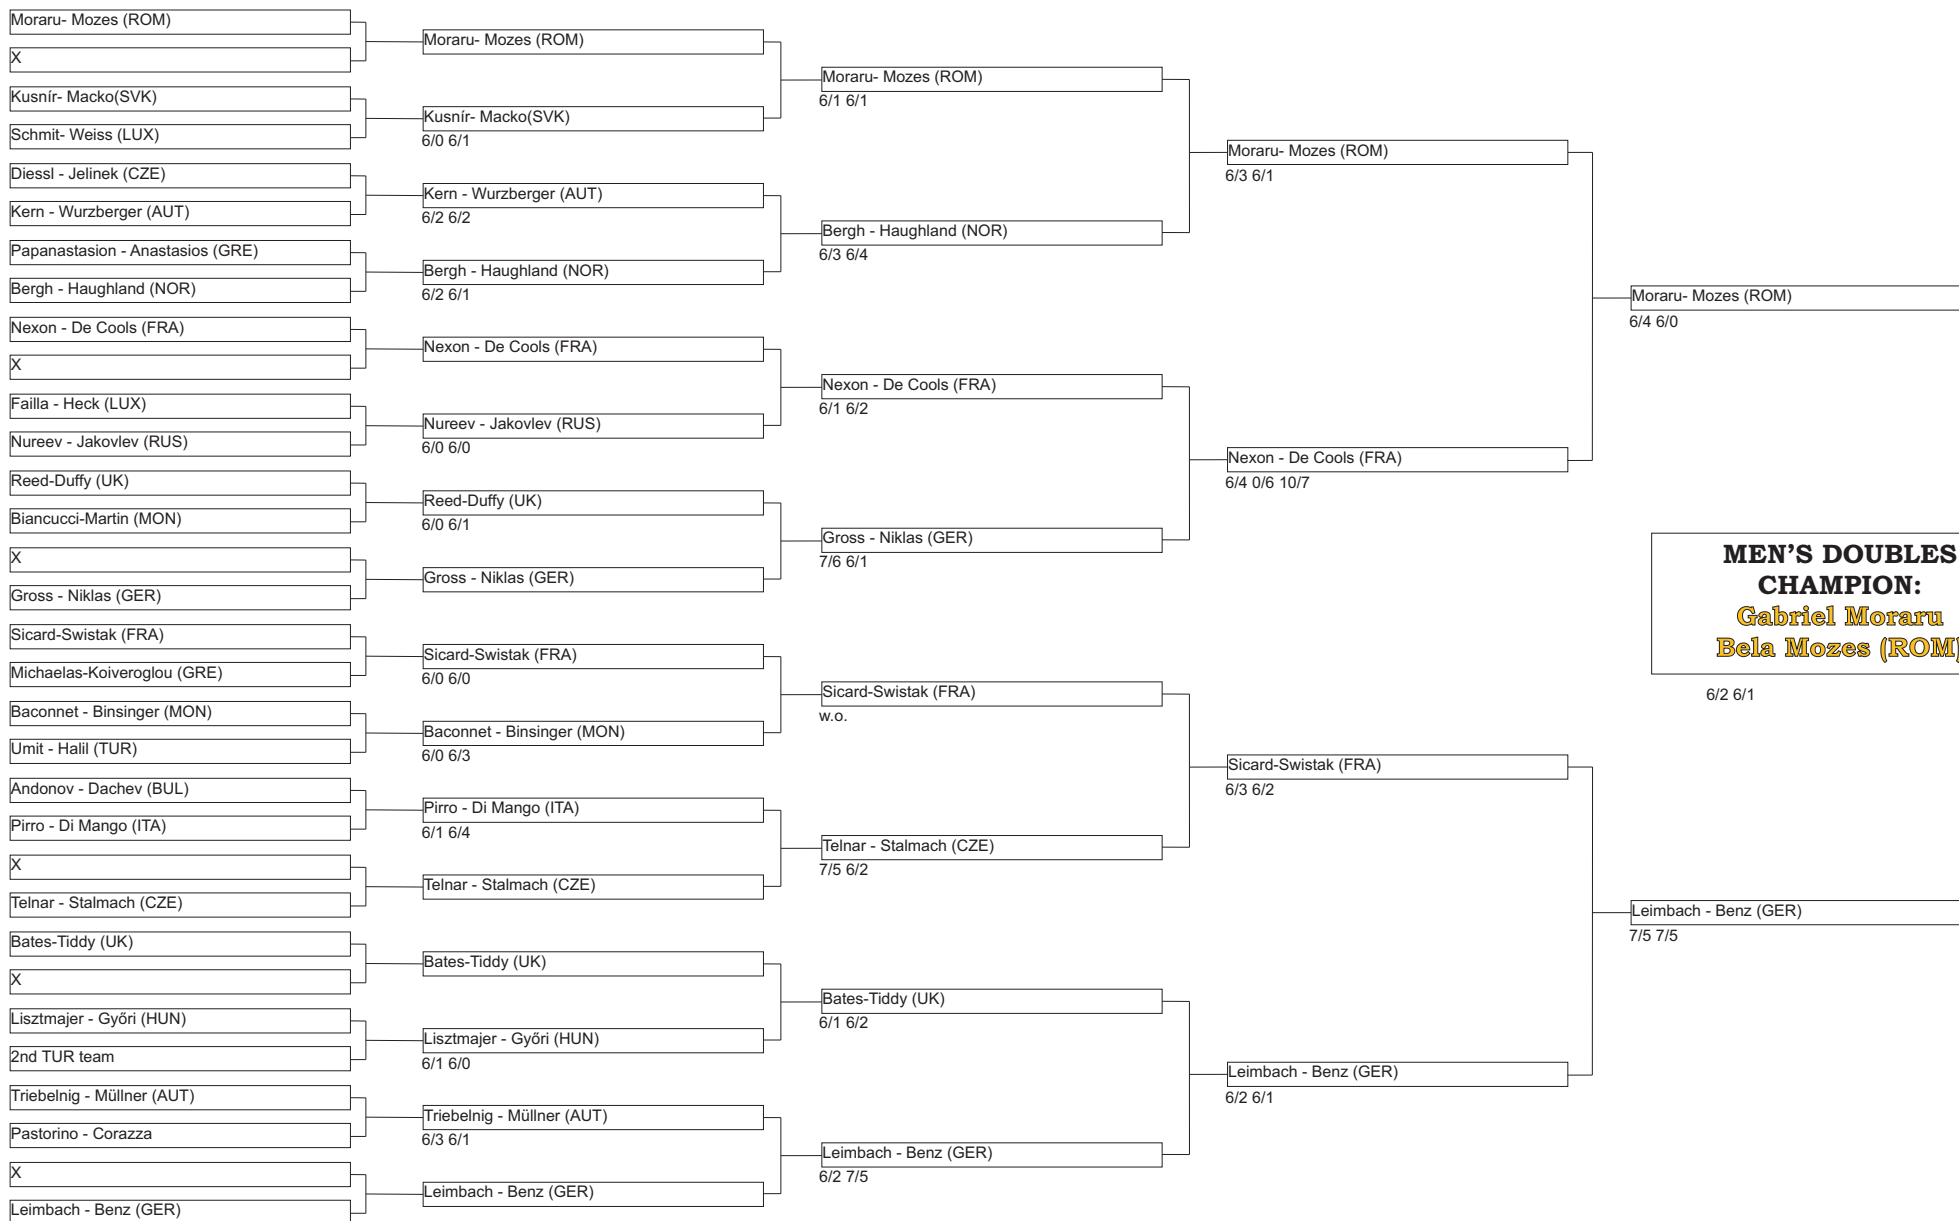

7th EUROPEAN POLICE TENNIS CHAMPIONSHIPS

5-12 June 2011 - Balatonboglár, Hungary

MEN'S DOUBLES

MEN'S DOUBLES CHAMPION:
Gabriel Moraru
Bela Mozes (ROM)