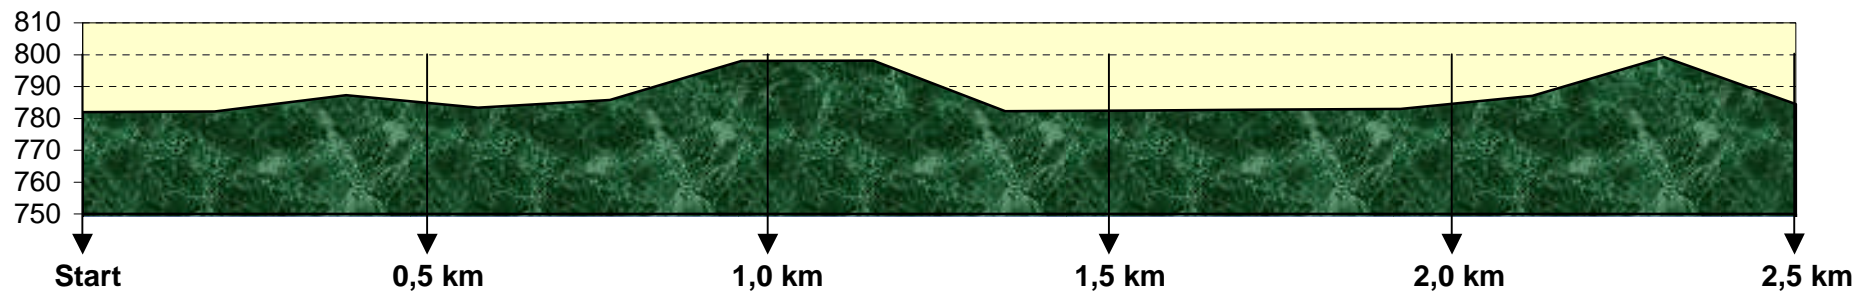

Police Triathlon European Championships

- SWIMMING**  **2 LAPS OF 750M**
- BIKING**  **8 LAPS OF 5,0KM**
- RUNNING**  **4 LAPS OF 2,5KM**

Altitude profile running route

Altitude profile bike route